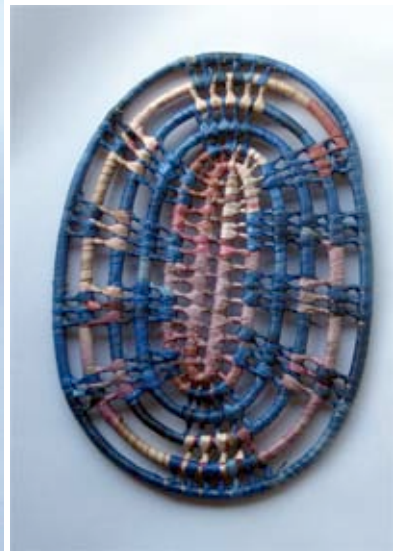

UP5: Corsage Hat \$5 - 3.5"

UP4: Mini Coaster Set coloured \$20

RE1: Coloured coasters \$4

CJ1: Semi Coloured coasters \$3.50

SD6: Coaster hole coloured \$4

CJ2: Placemat semi

CJ3: placemat col \$10, col \$12

RE2: Placemat semi col \$10

JC10: Straw magnets \$7

CC1,2,3,4,5, Mahogany Pendants on Leather \$20

IA1: Pottery pendant zemi \$20

IA 2,3,4, Pottery pendants

IA5: Pottery pendant bird face

IA6 Pottery butterfly painted \$12