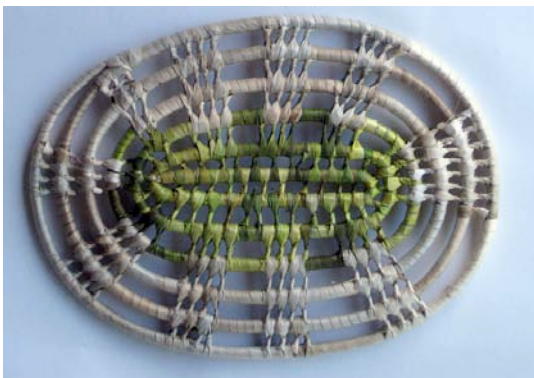

UP5: Corsage Hat \$5 - 3.5"

UP4: Mini Coaster Set coloured \$20

RE1: Coloured coasters \$4

CJ1: Semi Coloured coasters \$3.50

SD6: Coaster hole coloured \$4

CJ2: Placemat semi

CJ3: placemat col \$10, col \$12

RE2: Placemat semi col \$10

JC10: Straw magnets \$7

CC1,2,3,4,5, Mahogany Pendants on Leather \$20

IA1: Pottery pendant zemi \$20

IA 2,3,4, Pottery pendants

IA5: Pottery pendant bird face

IA6 Pottery butterfly painted \$12